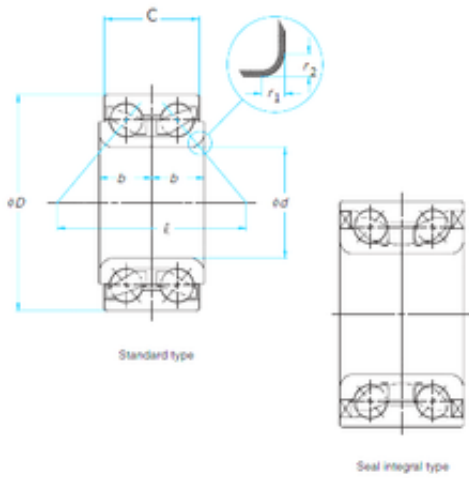

Lamar parts manufacturing company

34 mm x 72 mm x 34 mm SKF BA2B243207
angular contact ball bearings

Bearing No. BA2B243207

Size	34x72x34 mm
Bore Diameter	34 mm
Outer Diameter	72 mm
Width	34 mm
d	34 mm
D	72 mm
B	34 mm

BA2B243207 Bearing 2D drawings and 3D CAD models