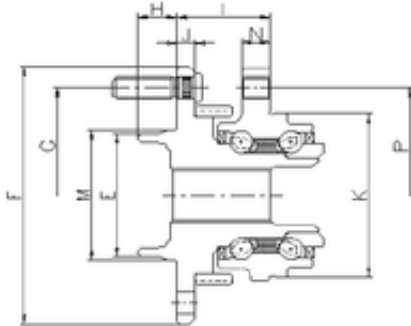

ILJIN IJ123067 angular contact ball bearings

Bearing No. IJ123067

P	116 mm
I	42 mm
E	70,1 mm
F	145 mm
G	120,7 mm
H	20 mm
J	9 mm
K	91,2 mm
M	70,6 mm
N	13,5 mm
1	Wheel Bearing

IJ123067 Bearing 2D drawings and 3D CAD models