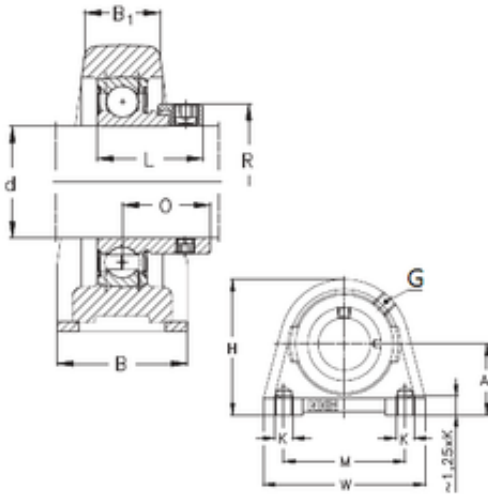

NKE PSHEY25-N bearing units

Bearing No. PSHEY25-N

Bore Diameter	25 mm
Width	36 mm
d	25 mm
O	19,5 mm
A	36,5 mm
B	36 mm
B1	21 mm
H	70 mm
L	27 mm
M	50,8 mm
W	70 mm
Thread (G)	R1/8 "
Weight	0,57 Kg

PSHEY25-N Bearing 2D drawings and 3D CAD models