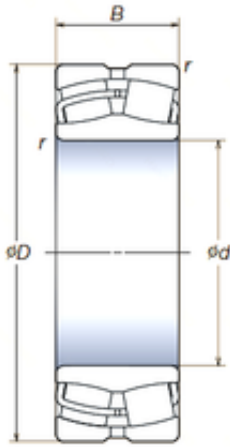

## Lamar parts manufacturing company

170 mm x 310 mm x 86 mm NSK  
22234SWRCDg2E4 spherical roller bearings

Bearing No. 22234SWRCDg2E4

Size	170x310x86 mm
Bore Diameter	170 mm
Outer Diameter	310 mm
Width	86 mm
d	170 mm
D	310 mm
B	86 mm
C	86 mm
r min.	4 mm
Basic dynamic load rating (C)	990 kN

22234SWRCDg2E4 Bearing 2D drawings and 3D CAD models