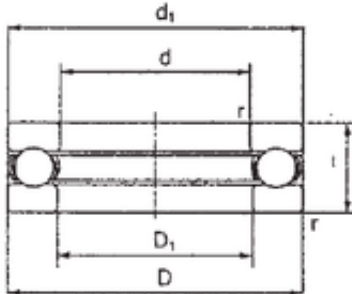

Lamar parts manufacturing company

FBJ 2923 thrust ball bearings

Bearing No. 2923

| | |
|-------------------------------|---------------|
| Size | 115x150x25 mm |
| Bore Diameter | 115 mm |
| Outer Diameter | 150 mm |
| Width | 25 mm |
| d | 115 mm |
| D | 150 mm |
| T | 25 mm |
| d1 | 150 mm |
| r min. | 0,6 mm |
| D1 | 115,2 mm |
| Weight | 1,25 Kg |
| Basic dynamic load rating (C) | 73,5 kN |
| Basic static load rating (C0) | 245 kN |
| (Grease) Lubrication Speed | 1600 r/min |

2923 Bearing 2D drawings and 3D CAD models